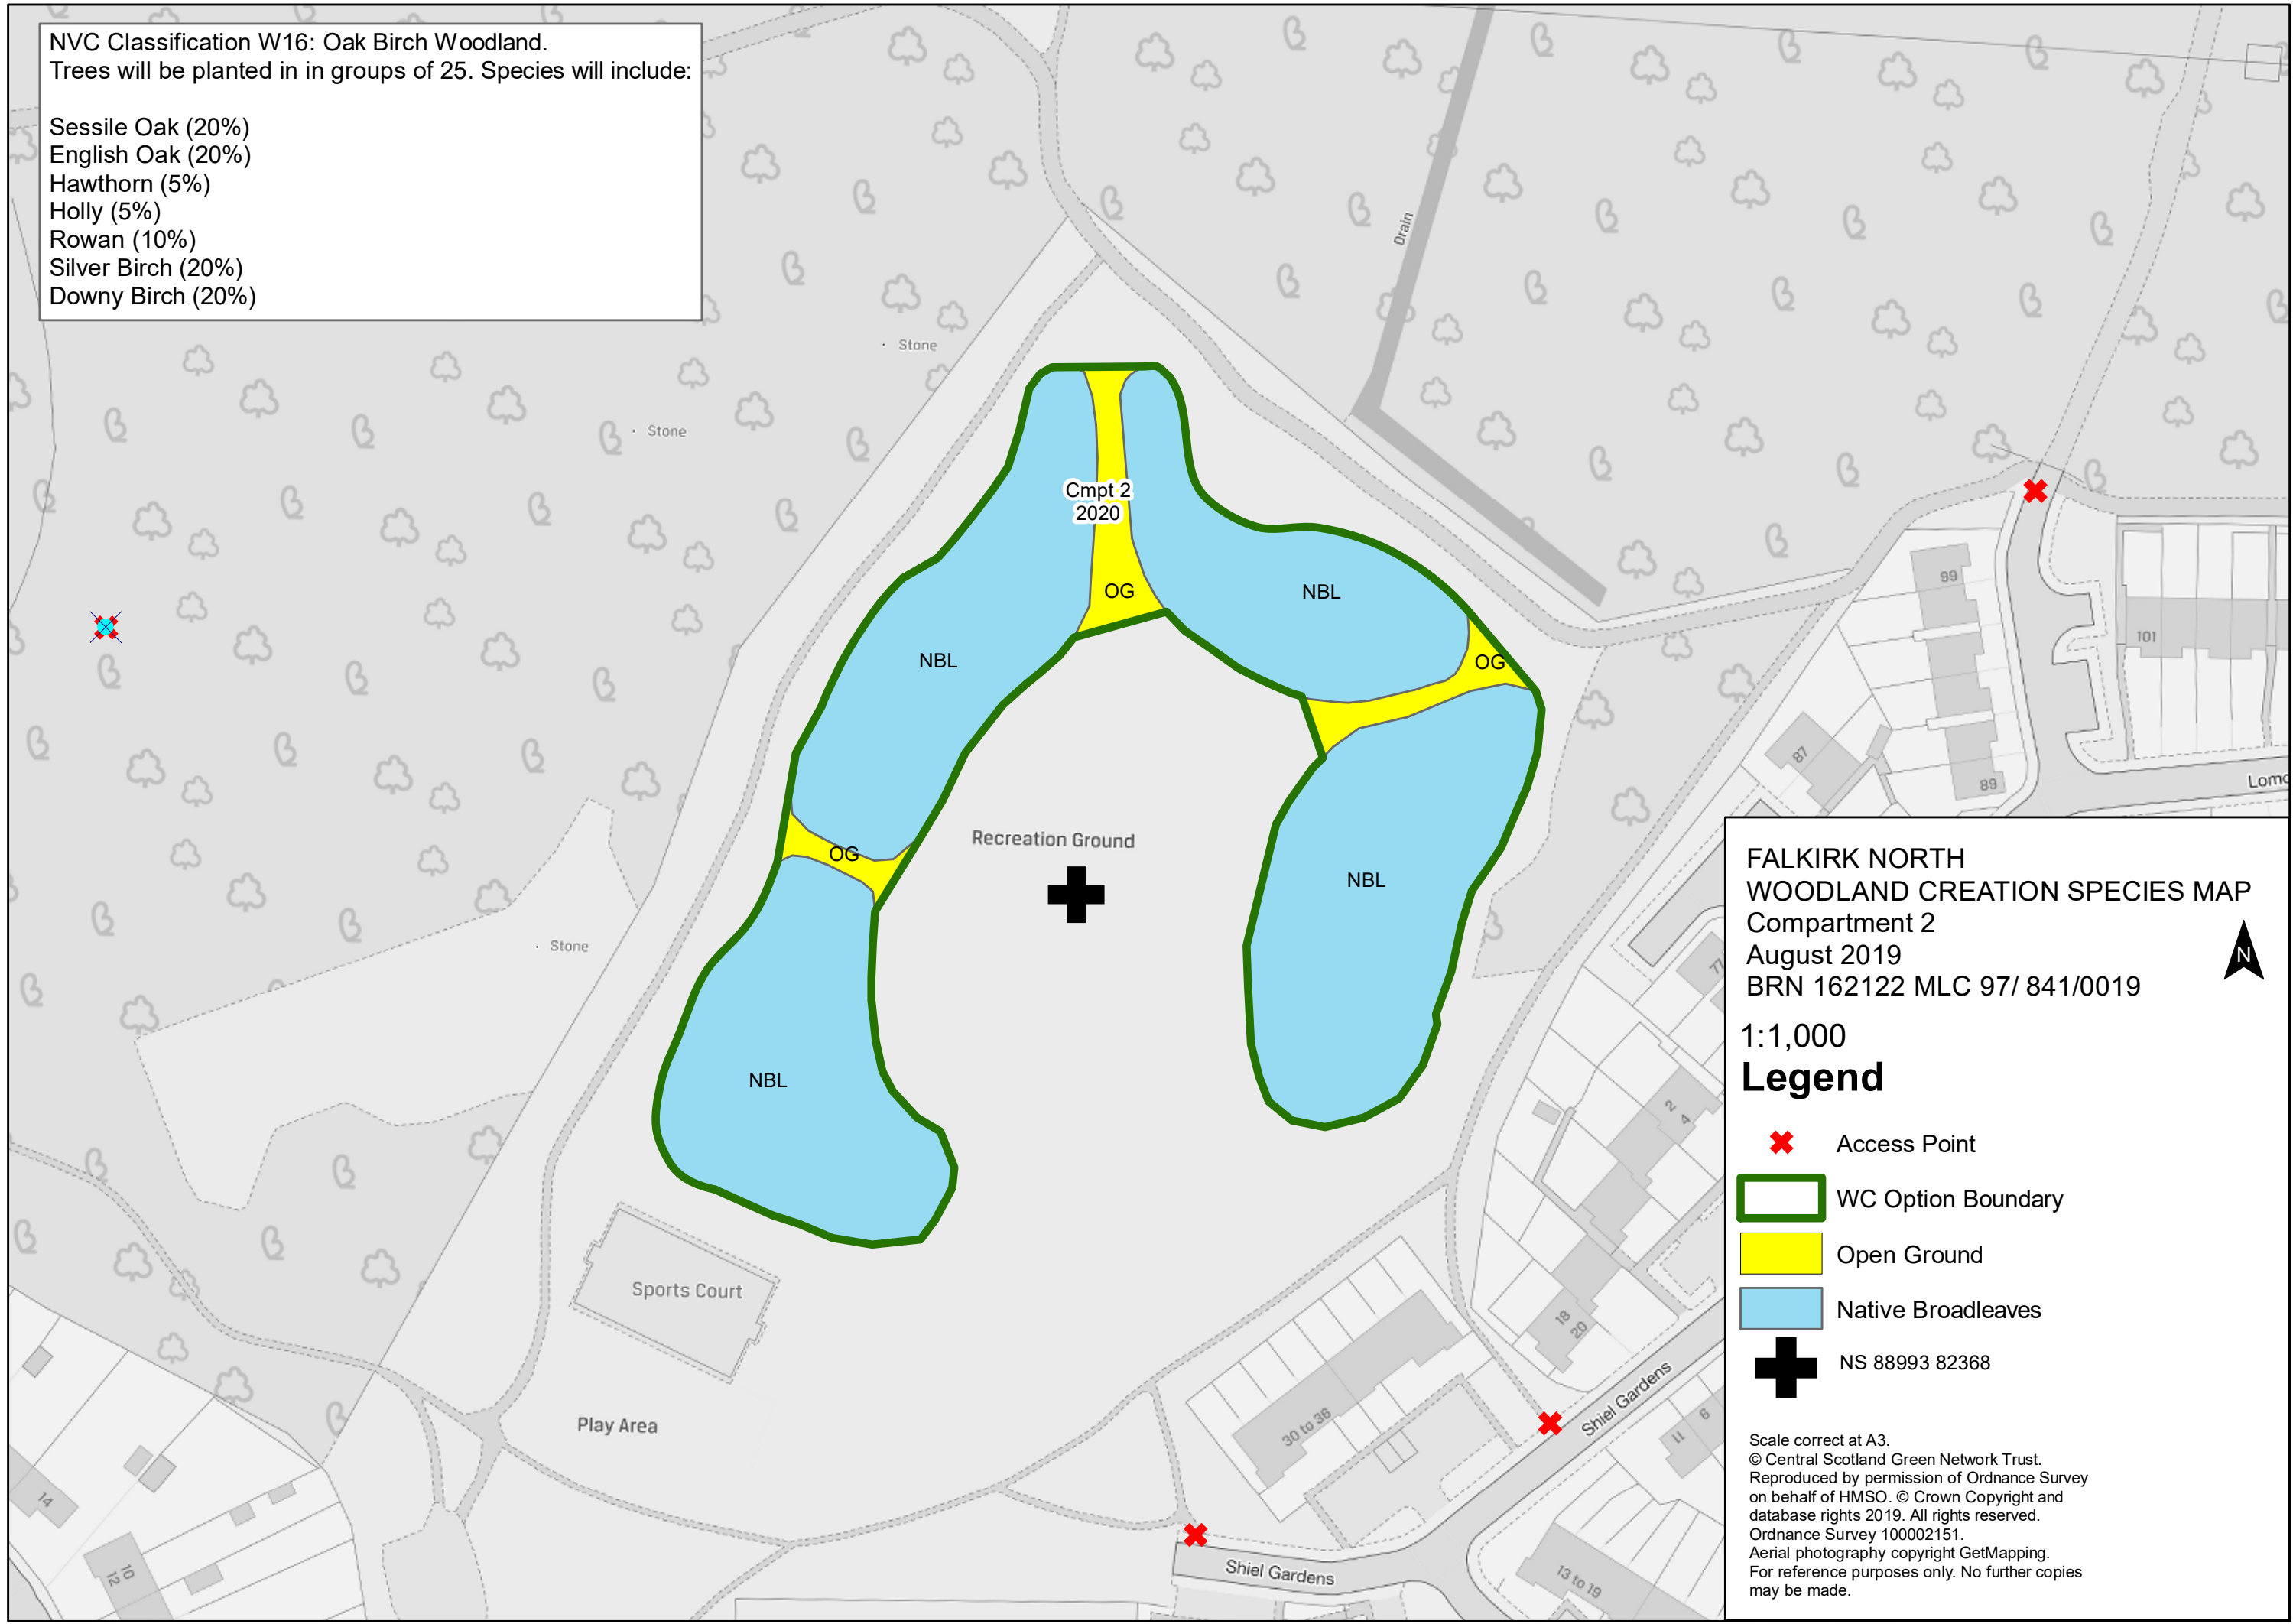

NVC Classification W16: Oak Birch Woodland.
Trees will be planted in in groups of 25. Species will include:

- Sessile Oak (20%)
- English Oak (20%)
- Hawthorn (5%)
- Holly (5%)
- Rowan (10%)
- Silver Birch (20%)
- Downy Birch (20%)

FALKIRK NORTH
WOODLAND CREATION SPECIES MAP
Compartment 2
August 2019
BRN 162122 MLC 97/ 841/0019

1:1,000
Legend

- Access Point
- WC Option Boundary
- Open Ground
- Native Broadleaves
- NS 88993 82368

Scale correct at A3.
© Central Scotland Green Network Trust.
Reproduced by permission of Ordnance Survey
on behalf of HMSO. © Crown Copyright and
database rights 2019. All rights reserved.
Ordnance Survey 100002151.
Aerial photography copyright GetMapping.
For reference purposes only. No further copies
may be made.