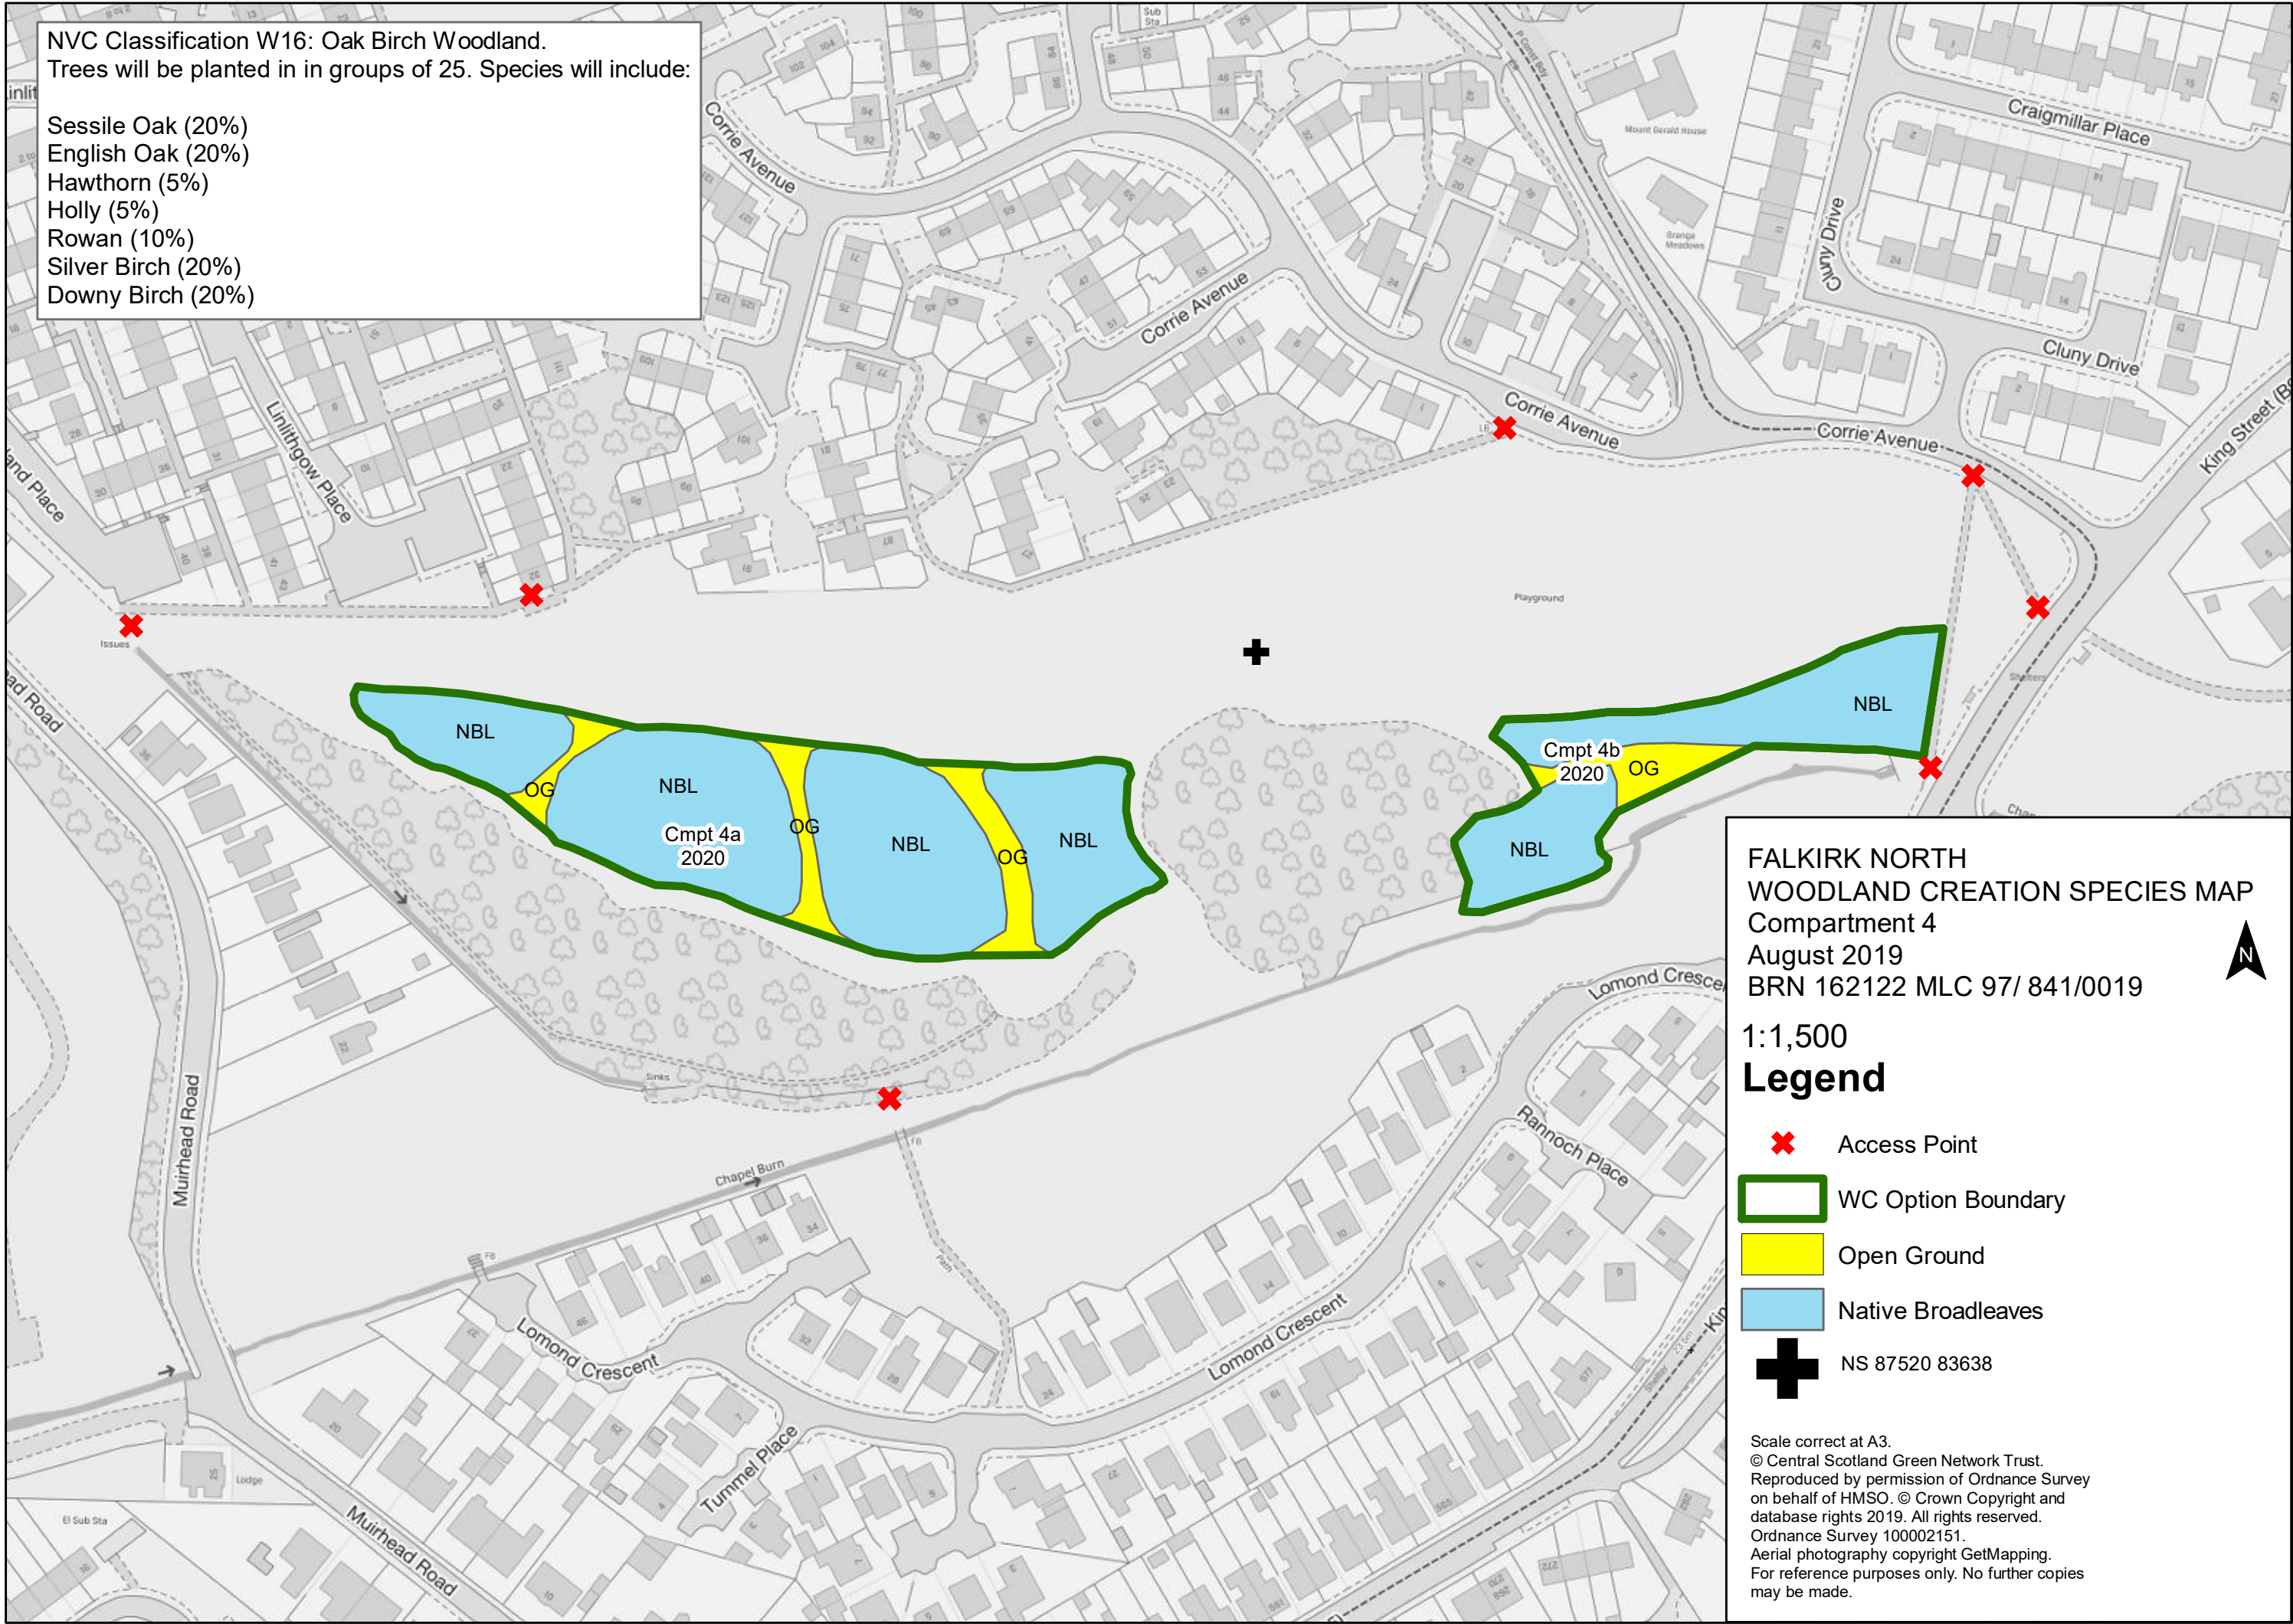

NVC Classification W16: Oak Birch Woodland.
 Trees will be planted in in groups of 25. Species will include:

- Sessile Oak (20%)
- English Oak (20%)
- Hawthorn (5%)
- Holly (5%)
- Rowan (10%)
- Silver Birch (20%)
- Downy Birch (20%)

FALKIRK NORTH
 WOODLAND CREATION SPECIES MAP
 Compartment 4
 August 2019
 BRN 162122 MLC 97/ 841/0019

1:1,500

Legend

-  Access Point
-  WC Option Boundary
-  Open Ground
-  Native Broadleaves
-  NS 87520 83638

Scale correct at A3.
 © Central Scotland Green Network Trust.
 Reproduced by permission of Ordnance Survey
 on behalf of HMSO. © Crown Copyright and
 database rights 2019. All rights reserved.
 Ordnance Survey 100002151.
 Aerial photography copyright GetMapping.
 For reference purposes only. No further copies
 may be made.